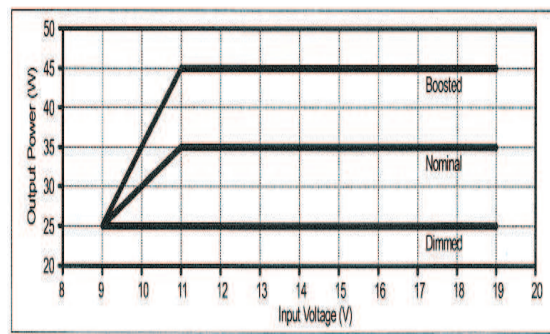

# Xenon Arc Lamp Module 35W with balast

Xenon Arc Lamp Module includes balast with ignition - Ø 55x120 mm

IB/E OPTICS reflector, customized optics available

Very long lifetime of about 5000h.  
Highest light performance and very small dimensions combined in one module.  
IB/E OPTICS designed reflectors to match illumination requirements.  
In consequence our lamp module is adaptable for many different uses and customized applications.  
For instance one type of reflector optimized for best light coupling into a fiber optics.  
Very efficient and compact balast with ignition and built in lamp connector from 25W up to 45W lamp power.  
Low costs by use of standard automotive lamps!  
Compact reflector calculated and manufactured by IB/E OPTICS!

Power-Curve In Relation To Battery Input Voltage

High quality automotive D2, D4 lamps