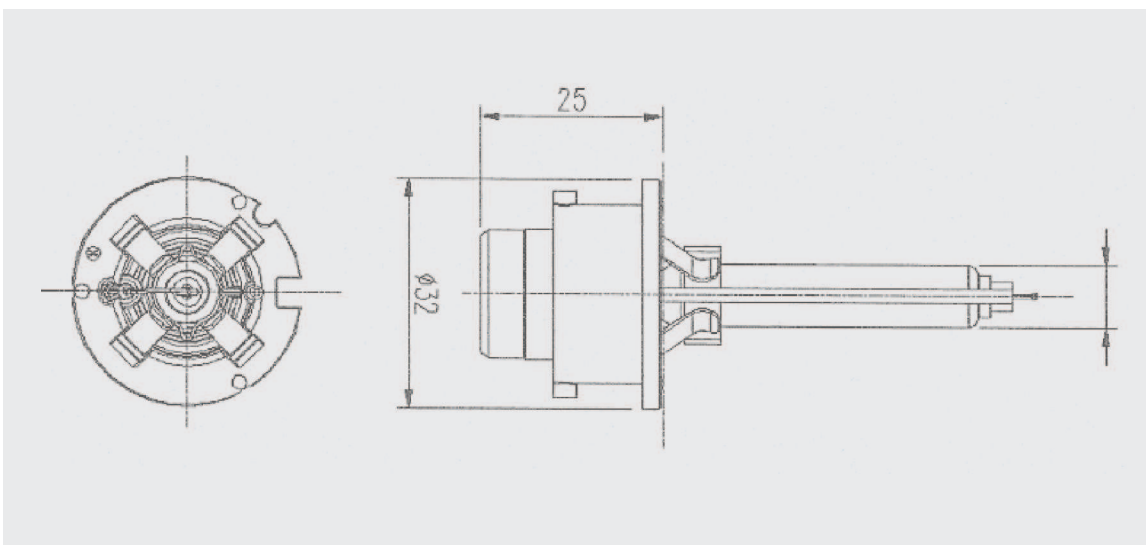

# Xenon Arc Lamp Module 35W with balast

Xenon Arc Lamp Module includes balast with ignition - Ø 55x120 mm

IB/E OPTICS reflector, customized optics available

Very long lifetime of about 5000h.  
Highest light performance and very small dimensions combined in one module.  
IB/E OPTICS designed reflectors to match illumination requirements.  
In consequence our lamp module is adaptable for many different uses and customized applications.  
For instance one type of reflector optimized for best light coupling into a fiber optics.  
Very efficient and compact balast with ignition and built in lamp connector from 25W up to 45W lamp power.  
Low costs by use of standard automotive lamps!  
Compact reflector calculated and manufactured by IB/E OPTICS!

Power-Curve In Relation To Battery Input Voltage

High quality automotive D2, D4 lamps